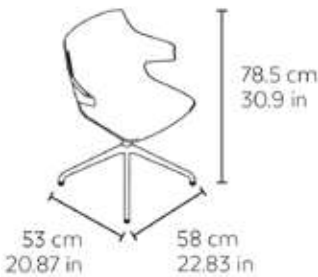

SILLA ANGIE PATA ARAÑA GIRATORIA

Silla con brazos araña para uso interior. Carcasa inyectada en fibra de vidrio y PP. Estructura de aluminio pintado.

MEDIDAS

W 58,5cm × L 53cm × H 78,5cm × Hs 43,5cm × Ha 65cm
W 23.04in × L 20.87in × H 30.9in × Hs 17.13in × Ha 25.6in

CARACTERÍSTICAS

Peso 6,65 Kg.

STD units	Packaging dim. (cm)	Units Container 20'	Units Container 40'	Units Container HC	Units Trayler 70m³	Units Truck 100m³
2X	60 × 60 × 50	162	342	456	522	832

ACCESORIOS

Galleta asiento tapizado Fidivi Jet

COMBINACIONES CARCASA/PATAS

	Arena	Blanco	Chocolate	Gris cachemira	Verde Oliva
Negro	•			•	•
Blanco		•	•