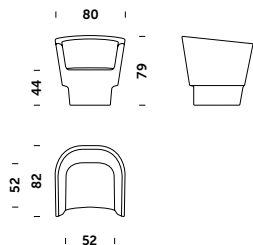

Armchair

Finishing

Colour
Decorative
Stitch