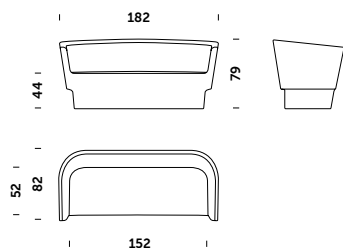

Czesław

design Tomek Rygalik

Use: sofa and armchair for domestic and public space

Construction: frame of hardwood, furniture wood board with elements of plywood

Seat: high resilience foam

Backrest: high resilience foam

Base: plastic runners

Additional information:

- colour selection for stitching available
- colour selection for sitting cushion available
- loose soft seat pad added for armchair in standard

Czesław is not available in fabrics: Kvadrat Foss, Villa Velvet, Kvadrat Harald 3, Febrik Pltch, Febrik Beans, Febrik Cross, Febrik Mosaic.

Sofa 2

Armchair

Finishing

Colour
Decorative
Stitch