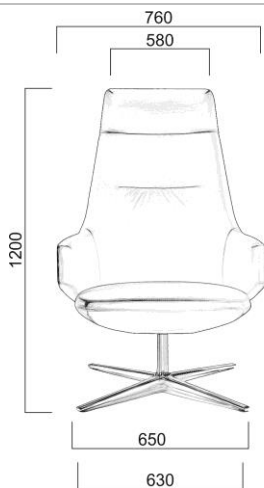

## Product description

<b>Seat:</b>	Injected foam, thickness 60 mm, density 65 kg / m <sup>3</sup> .
<b>Backrest:</b>	Injected foam, thickness 60 mm, density 65 kg / m <sup>3</sup> .
<b>Frame:</b>	<b>F27</b> – polished or powder coated aluminum, diameter 830 mm, felt or plastic gliders <b>FW</b> – wooden cross ash, optional felt gliders
<b>Mechanism:</b>	<b>SYS</b> – <b>synchronous</b> mechanism hidden in the seat <b>R</b> – rocking mechanism
<b>Payload:</b>	<b>130 kg</b>

MELODY LOUNGE/  
XL-BR-SYS, F27-N

m=30 kg

MELODY LOUNGE/  
XL-BR-R, F27-N

m =29 kg

MELODY LOUNGE/  
XL-BR, F27-N

m=30 kg

MELODY LOUNGE/  
L-BR-SYS, F27-N

m=28 kg

MELODY LOUNGE/  
L-BR-R, F27-N

m=28 kg

MELODY LOUNGE/  
L-BR, F27-N

m=28 kg

MELODY LOUNGE/  
T-N

m=10 kg

MELODY LOUNGE/  
XL-BR-SYS, BR-R, BR,  
FW-V

m=29 kg

MELODY LOUNGE/  
L-BR-SYS, BR-R, BR,  
FW-V

m=27 kg

MELODY LOUNGE/  
T-FW-V

m=9 kg