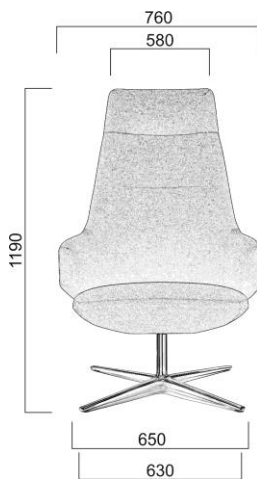

## Product description

<b>Seat:</b>	Injected foam, thickness 60 mm, density 65 kg / m <sup>3</sup> .
<b>Backrest:</b>	Injected foam, thickness 60 mm, density 65 kg / m <sup>3</sup> .
<b>Frame:</b>	<b>F27</b> – polished or powder coated aluminum, diameter 830 mm, felt or plastic gliders <b>FW</b> – wooden cross ash, optional felt gliders
<b>Mechanism:</b>	<b>SYS</b> – <b>synchronous</b> mechanism hidden in the seat <b>R</b> – rocking mechanism
<b>Payload:</b>	<b>130 kg</b>

MELODY LOUNGE/  
XL-BR-SYS, F27-N

m=30 kg

MELODY LOUNGE/  
XL-BR-R, F27-N

m =29 kg

MELODY LOUNGE/  
XL-BR, F27-N

m=30 kg

MELODY LOUNGE/  
L-BR-SYS, F27-N

m=28 kg

MELODY LOUNGE/  
L-BR-R, F27-N

m=28 kg

MELODY LOUNGE/  
L-BR, F27-N

m=28 kg

MELODY LOUNGE/  
T-N

m=10 kg

MELODY LOUNGE/  
XL-BR-SYS, BR-R, BR,  
FW-V

m=29 kg