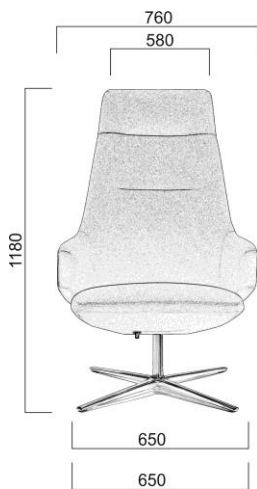

## Product description

<b>Seat:</b>	Injected foam, thickness 60 mm, density 65 kg / m <sup>3</sup> .
<b>Backrest:</b>	Injected foam, thickness 60 mm, density 65 kg / m <sup>3</sup> .
<b>Frame:</b>	<b>F27</b> – polished or powder coated aluminum, diameter 830 mm, felt or plastic gliders <b>FW</b> – wooden cross ash, optional felt gliders
<b>Mechanism:</b>	<b>SYS</b> – <b>synchronous</b> mechanism hidden in the seat <b>R</b> – rocking mechanism
<b>Payload:</b>	<b>130 kg</b>

<b>Fabrics:</b>	Fabric collection
<b>Warranty:</b>	5 years
<b>Box:</b>	0,24 – 1,1 m <sup>3</sup> , 1 piece per box
<b>Options:</b>	<b>Melody PL</b> – design cushion (with embroidery on request) <b>GM</b> – gliders with soft surface

MELODY LOUNGE/  
XL-BR-SYS, F27-N

m=30 kg

MELODY LOUNGE/  
XL-BR-R, F27-N

m =29 kg

MELODY LOUNGE/  
XL-BR, F27-N

m=30 kg

MELODY LOUNGE/  
L-BR-SYS, F27-N

m=28 kg