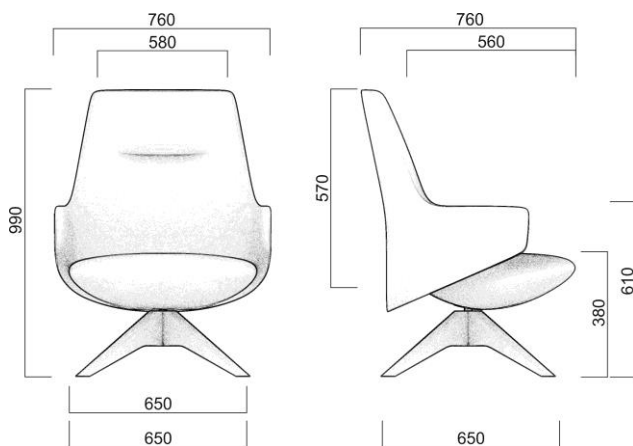

## Product description

<b>Seat:</b>	Injected foam, thickness 60 mm, density 65 kg / m <sup>3</sup> .
<b>Backrest:</b>	Injected foam, thickness 60 mm, density 65 kg / m <sup>3</sup> .
<b>Frame:</b>	<b>F27</b> – polished or powder coated aluminum, diameter 830 mm, felt or plastic gliders <b>FW</b> – wooden cross ash, optional felt gliders
<b>Mechanism:</b>	<b>SYS</b> – <b>synchronous</b> mechanism hidden in the seat <b>R</b> – rocking mechanism
<b>Payload:</b>	<b>130 kg</b>

MELODY LOUNGE/  
XL-BR-SYS, F27-N

m=30 kg

MELODY LOUNGE/  
XL-BR-R, F27-N

m =29 kg

MELODY LOUNGE/  
XL-BR, F27-N

m=30 kg

MELODY LOUNGE/  
L-BR-SYS, F27-N

m=28 kg

MELODY LOUNGE/  
L-BR-R, F27-N

m=28 kg

MELODY LOUNGE/  
L-BR, F27-N

m=28 kg

MELODY LOUNGE/  
T-N

m=10 kg

MELODY LOUNGE/  
XL-BR-SYS, BR-R, BR,  
FW-V

m=29 kg

MELODY LOUNGE/  
L-BR-SYS, BR-R, BR,  
FW-V

m=27 kg

MELODY LOUNGE/  
T-FW-V

m=9 kg