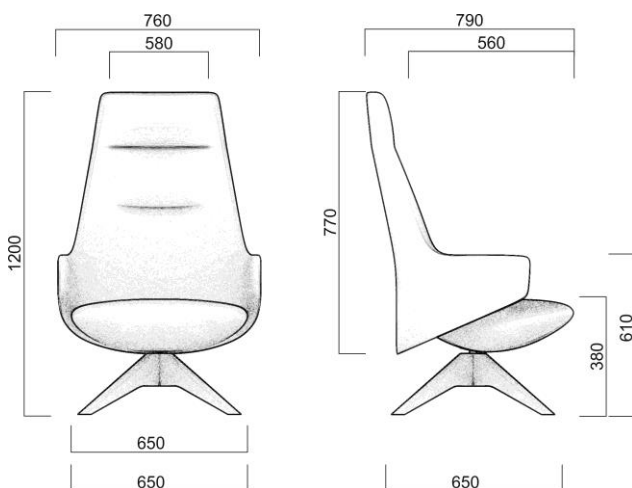

## Product description

<b>Seat:</b>	Injected foam, thickness 60 mm, density 65 kg / m <sup>3</sup> .
<b>Backrest:</b>	Injected foam, thickness 60 mm, density 65 kg / m <sup>3</sup> .
<b>Frame:</b>	<b>F27</b> – polished or powder coated aluminum, diameter 830 mm, felt or plastic gliders <b>FW</b> – wooden cross ash, optional felt gliders
<b>Mechanism:</b>	<b>SYS</b> – <b>synchronous</b> mechanism hidden in the seat <b>R</b> – rocking mechanism
<b>Payload:</b>	<b>130 kg</b>

MELODY LOUNGE/  
XL-BR-SYS, F27-N

m=30 kg

MELODY LOUNGE/  
XL-BR-R, F27-N

m =29 kg

MELODY LOUNGE/  
XL-BR, F27-N

m=30 kg

MELODY LOUNGE/  
L-BR-SYS, F27-N

m=28 kg

MELODY LOUNGE/  
L-BR-R, F27-N

m=28 kg

MELODY LOUNGE/  
L-BR, F27-N

m=28 kg

MELODY LOUNGE/  
T-N

m=10 kg

MELODY LOUNGE/  
XL-BR-SYS, BR-R, BR,  
FW-V

m=29 kg

MELODY LOUNGE/  
L-BR-SYS, BR-R, BR,  
FW-V

m=27 kg

MELODY LOUNGE/  
T-FW-V

m=9 kg