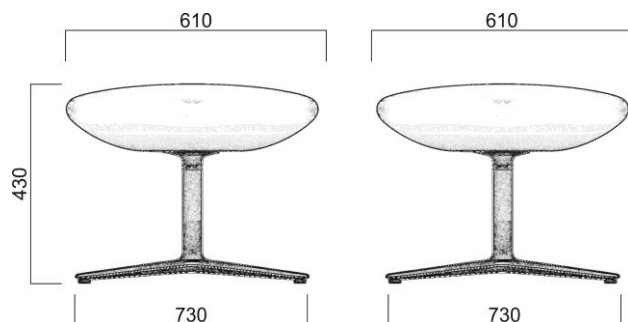

## Product description

<b>Seat:</b>	Injected foam, thickness 60 mm, density 65 kg / m <sup>3</sup> .
<b>Backrest:</b>	Injected foam, thickness 60 mm, density 65 kg / m <sup>3</sup> .
<b>Frame:</b>	<b>F27</b> – polished or powder coated aluminum, diameter 830 mm, felt or plastic gliders <b>FW</b> – wooden cross ash, optional felt gliders
<b>Mechanism:</b>	<b>SYS</b> – <b>synchronous</b> mechanism hidden in the seat <b>R</b> – rocking mechanism
<b>Payload:</b>	<b>130 kg</b>

MELODY LOUNGE/  
XL-BR-SYS, F27-N

m=30 kg

MELODY LOUNGE/  
XL-BR-R, F27-N

m =29 kg

MELODY LOUNGE/  
XL-BR, F27-N

m=30 kg

MELODY LOUNGE/  
L-BR-SYS, F27-N

m=28 kg

MELODY LOUNGE/  
L-BR-R, F27-N

m=28 kg

MELODY LOUNGE/  
L-BR, F27-N

m=28 kg

MELODY LOUNGE/  
T-N

m=10 kg

MELODY LOUNGE/  
XL-BR-SYS, BR-R, BR,  
FW-V

m=29 kg

MELODY LOUNGE/  
L-BR-SYS, BR-R, BR,  
FW-V

m=27 kg

MELODY LOUNGE/  
T-FW-V

m=9 kg