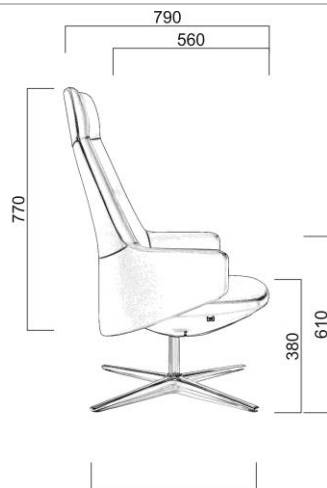

## Product description

<b>Seat:</b>	Injected foam, thickness 60 mm, density 65 kg / m <sup>3</sup> .
<b>Backrest:</b>	Injected foam, thickness 60 mm, density 65 kg / m <sup>3</sup> .
<b>Frame:</b>	<b>F27</b> – polished or powder coated aluminum, diameter 830 mm, felt or plastic gliders <b>FW</b> – wooden cross ash, optional felt gliders
<b>Mechanism:</b>	<b>SYS</b> – <b>synchronous</b> mechanism hidden in the seat <b>R</b> – rocking mechanism
<b>Payload:</b>	<b>130 kg</b>

MELODY LOUNGE/  
XL-BR-SYS, F27-N

m=30 kg

MELODY LOUNGE/  
XL-BR-R, F27-N

m =29 kg

MELODY LOUNGE/  
XL-BR, F27-N

m=30 kg

MELODY LOUNGE/  
L-BR-SYS, F27-N

m=28 kg

MELODY LOUNGE/  
L-BR-R, F27-N

m=28 kg

MELODY LOUNGE/  
L-BR, F27-N

m=28 kg

MELODY LOUNGE/  
T-N

m=10 kg

MELODY LOUNGE/  
XL-BR-SYS, BR-R, BR,  
FW-V

m=29 kg