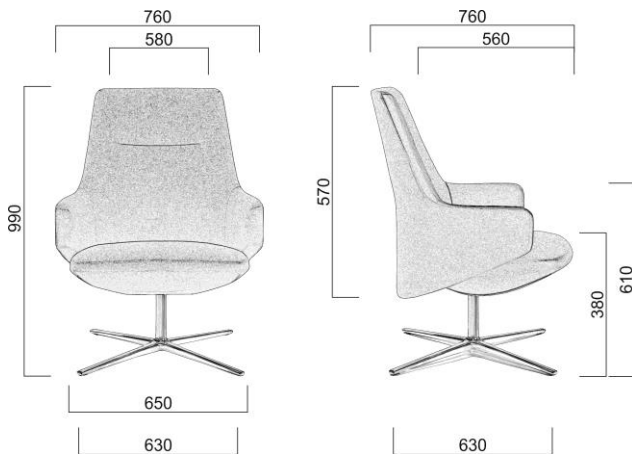

## Product description

<b>Seat:</b>	Injected foam, thickness 60 mm, density 65 kg / m <sup>3</sup> .
<b>Backrest:</b>	Injected foam, thickness 60 mm, density 65 kg / m <sup>3</sup> .
<b>Frame:</b>	<b>F27</b> – polished or powder coated aluminum, diameter 830 mm, felt or plastic gliders <b>FW</b> – wooden cross ash, optional felt gliders
<b>Mechanism:</b>	<b>SYS</b> – <b>synchronous</b> mechanism hidden in the seat <b>R</b> – rocking mechanism
<b>Payload:</b>	<b>130 kg</b>

MELODY LOUNGE/  
XL-BR-SYS, F27-N

m=30 kg

MELODY LOUNGE/  
XL-BR-R, F27-N

m =29 kg

MELODY LOUNGE/  
XL-BR, F27-N

m=30 kg

MELODY LOUNGE/  
L-BR-SYS, F27-N

m=28 kg

MELODY LOUNGE/  
L-BR-R, F27-N

m=28 kg

MELODY LOUNGE/  
L-BR, F27-N

m=28 kg

MELODY LOUNGE/  
T-N

m=10 kg

MELODY LOUNGE/  
XL-BR-SYS, BR-R, BR,  
FW-V

m=29 kg