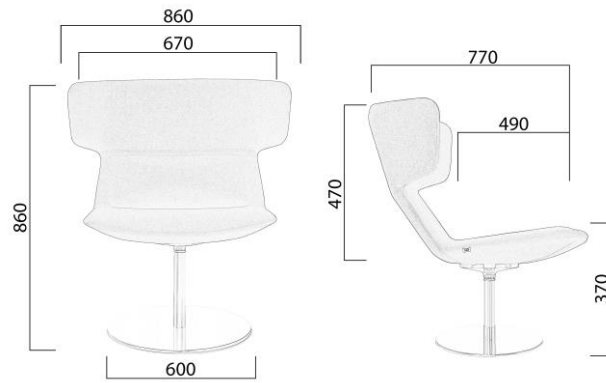

FLEXI - L

Upholstered lounge chair with different bases.

Product description

Seat:	Corpus filled with cold foam, foam thick 50 mm and volume weight 65 kg/m ³
Backrest:	Corpus filled with cold foam, foam thick 45 mm and volume weight 65 kg/m ³
Base:	F01 – chrome-plated swivel circle base, diameter 600 mm F27 – polished or powder coated aluminum, diameter 830 mm, felt or plastic gliders Steel wire diameter 12 mm, powder coated or chrome plated
Fabrics:	Fabric collection

Warranty:	5 Years
Box:	Volume 0,81 m ³ , 1 piece / box
Options:	TP – Turntable, right side, 350x250 mm GM – gliders for hard floors
Load capacity:	130 kg

FLEXI/L, F01-N4, PL

m=35 kg

FLEXI/L, F27-N, PL

m=17 kg

FLEXI/L N, PL

m=17 kg