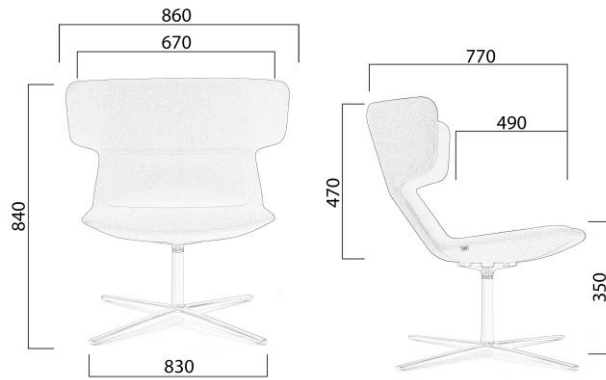

FLEXI - L

Upholstered lounge chair with different bases.

Product description

Seat:	Corpus filled with cold foam, foam thick 50 mm and volume weight 65 kg/m ³
Backrest:	Corpus filled with cold foam, foam thick 45 mm and volume weight 65 kg/m ³
Base:	F01 – chrome-plated swivel circle base, diameter 600 mm F27 – polished or powder coated aluminum, diameter 830 mm, felt or plastic gliders Steel wire diameter 12 mm, powder coated or chrome plated
Fabrics:	Fabric collection

Warranty:	5 Years
Box:	Volume 0,81 m ³ , 1 piece / box
Options:	TP – Turntable, right side, 350x250 mm GM – gliders for hard floors
Load capacity:	130 kg

FLEXI/L, F01-N4, PL

m=35 kg

FLEXI/L, F27-N, PL

m=17 kg

FLEXI/L N, PL

m=17 kg