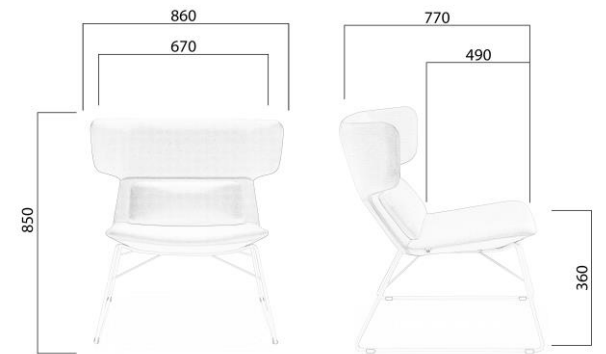

FLEXI - L

Upholstered lounge chair with different bases.

Product description

Seat:	Corpus filled with cold foam, foam thick 50 mm and volume weight 65 kg/m ³
Backrest:	Corpus filled with cold foam, foam thick 45 mm and volume weight 65 kg/m ³
Base:	F01 – chrome-plated swivel circle base, diameter 600 mm F27 – polished or powder coated aluminum, diameter 830 mm, felt or plastic gliders Steel wire diameter 12 mm, powder coated or chrome plated
Fabrics:	Fabric collection

Warranty:	5 Years
Box:	Volume 0,81 m ³ , 1 piece / box
Options:	TP – Turntable, right side, 350x250 mm GM – gliders for hard floors
Load capacity:	130 kg

FLEXI/L, F01-N4, PL

m=35 kg

FLEXI/L, F27-N, PL

m=17 kg

FLEXI/L N, PL

m=17 kg