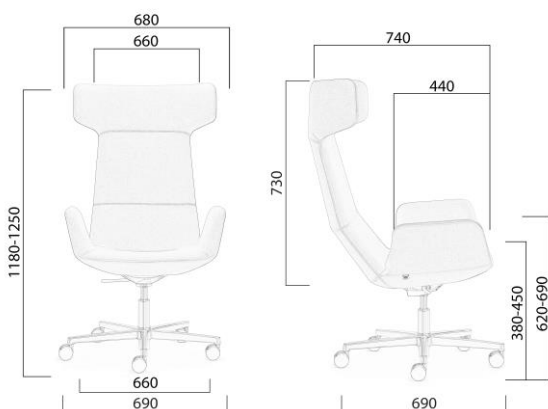

FLEXI - XL

Upholstered swivel chair, high backrest.

Product description

Seat: Corpus filled with cold foam, foam thick 60 mm and volume weight 65 kg/m³

Backrest: Corpus filled with cold foam, foam thick 50 mm and volume weight 65 kg/m³

Base: **F37** – polished aluminum, diameter 690 mm, castors diameter 60 mm
F27 – polished or powder coated aluminum, diameter 830 mm, plastic or felt glider

Mechanism: Base F27 – fixed or relaxing rocking mechanism
Base F37 – relaxing rocking mechanism with lock in base position

Armrests: Filled with cold foam, fully-upholstered

Fabrics: Fabric collection

Warranty: 5 Years

Box: Volume 0,73 m³, 1 piece / box

Options: **PL-XL** – pillow 460x430 mm
RM – rubber castors for hard floors
RM-N4 – chromed rubber castors
GM – gliders for hard floors

Load capacity: 130 kg

FLEXI/XL-BR, F27-N
FLEXI/XL-BR R, F27-N

m=19 kg

FLEXI/XL-BR, F37-N

m=19 kg

FLEXI/XL, F27-N
FLEXI/XL R, F27-N

m=18 kg

FLEXI/XL, F37-N