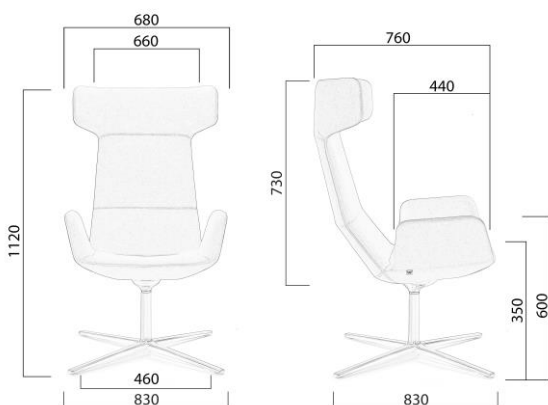

FLEXI - XL

Upholstered swivel chair, high backrest.

Product description

Seat: Corpus filled with cold foam, foam thick 60 mm and volume weight 65 kg/m³

Backrest: Corpus filled with cold foam, foam thick 50 mm and volume weight 65 kg/m³

Base: **F37** – polished aluminum, diameter 690 mm, castors diameter 60 mm
F27 – polished or powder coated aluminum, diameter 830 mm, plastic or felt glider

Mechanism: Base F27 – fixed or relaxing rocking mechanism
Base F37 – relaxing rocking mechanism with lock in base position

Armrests: Filled with cold foam, fully-upholstered

Fabrics: Fabric collection

Warranty: 5 Years

Box: Volume 0,73 m³, 1 piece / box

Options: **PL-XL** – pillow 460x430 mm
RM – rubber castors for hard floors
RM-N4 – chromed rubber castors
GM – gliders for hard floors

Load capacity: 130 kg

FLEXI/XL-BR, F27-N
FLEXI/XL-BR R, F27-N

m=19 kg

FLEXI/XL-BR, F37-N

m=19 kg

FLEXI/XL, F27-N
FLEXI/XL R, F27-N

m=18 kg

FLEXI/XL, F37-N