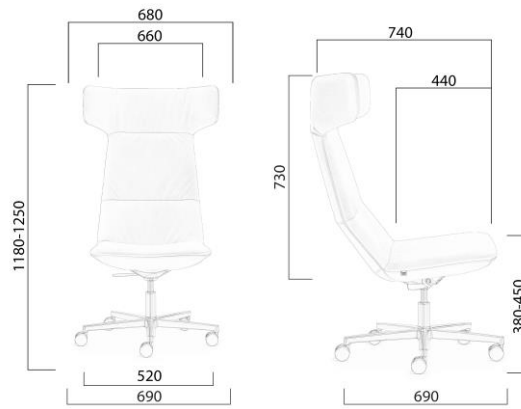

FLEXI - XL

Upholstered swivel chair, high backrest.

Product description

Seat: Corpus filled with cold foam, foam thick 60 mm and volume weight 65 kg/m³

Backrest: Corpus filled with cold foam, foam thick 50 mm and volume weight 65 kg/m³

Base: **F37** – polished aluminum, diameter 690 mm, castors diameter 60 mm
F27 – polished or powder coated aluminum, diameter 830 mm, plastic or felt glider

Mechanism: Base F27 – fixed or relaxing rocking mechanism
Base F37 – relaxing rocking mechanism with lock in base position

Load capacity: 130 kg

FLEXI/XL-BR, F27-N
FLEXI/XL-BR R, F27-N

m=19 kg

FLEXI/XL-BR, F37-N

m=19 kg

FLEXI/XL, F27-N
FLEXI/XL R, F27-N

m=18 kg

FLEXI/XL, F37-N