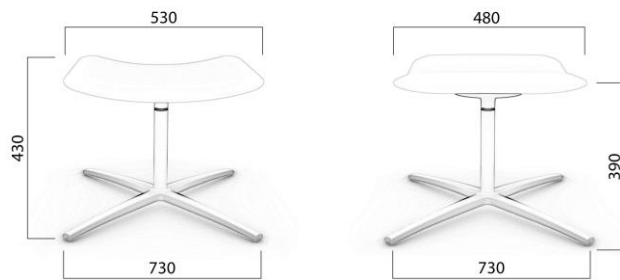

FLEXI/XL, F37-N

m=18 kg

FLEXI/T, N

m=9 kg