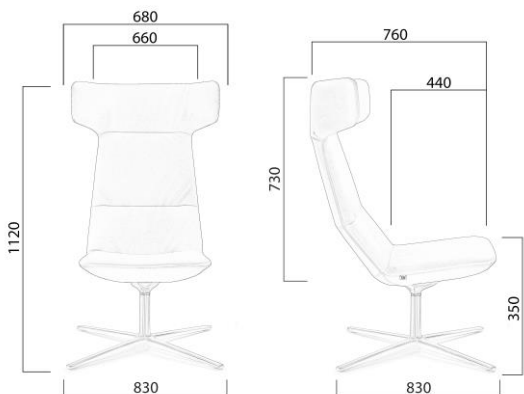

FLEXI - XL

Upholstered swivel chair, high backrest.

Product description

Seat: Corpus filled with cold foam, foam thick 60 mm and volume weight 65 kg/m³

Backrest: Corpus filled with cold foam, foam thick 50 mm and volume weight 65 kg/m³

Base: **F37** – polished aluminum, diameter 690 mm, castors diameter 60 mm
F27 – polished or powder coated aluminum, diameter 830 mm, plastic or felt glider

Mechanism: Base F27 – fixed or relaxing rocking mechanism
Base F37 – relaxing rocking mechanism with lock in base position

Load capacity: 130 kg

FLEXI/XL-BR, F27-N
FLEXI/XL-BR R, F27-N

m=19 kg

FLEXI/XL-BR, F37-N

m=19 kg

FLEXI/XL, F27-N
FLEXI/XL R, F27-N

m=18 kg

FLEXI/XL, F37-N