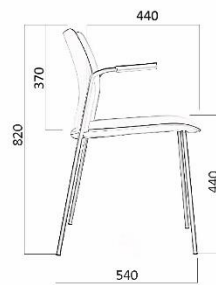

m 7 kg

TREND 535-K-N/B