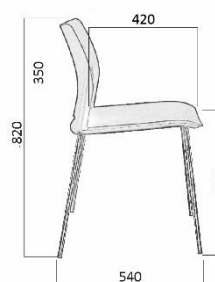

m 6 kg

TREND 535-K-N