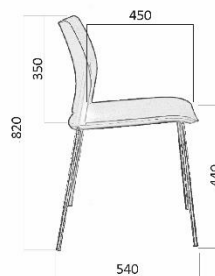

m 6 kg

TREND 531-K-N