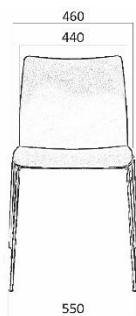

TREND

Stackable conference chairs, bar stools and benches.

Product description

Seat:	Plastic seat (black, gray, sand, white and red), foam thick 11 mm and volume weight 50 m3.
Backrest:	Plastic backrest (black, gray, sand, white and red), foam thick 11 mm and volume weight 50 m3.
Base:	Models 520, 521, 522, 525 - wire base with wire diameter of 11 mm. Chrome finish. Plastic gliders. Models 530, 531, 532, 535 - 16 mm tubular frame, 2 mm wall thickness. Chrome finish. Plastic or felt gliders. Models 526, 527, 528, 529 - 12 mm wire frame. Chrome finish. Plastic gliders. Model 533 – aluminum base, black N1 iron cross girder, all black finish
Armrests:	Tubular armrests 14 mm in diameter, wall thickness 2 mm. PP armrest.
Box volume:	chairs - 0.47 m3, packed 4 pieces bar stools - 0.54 m3, packed two pieces

TREND 530-K-N

m 6 kg

TREND 531-K-N

m 6 kg

TREND 532-K-N

m 6 kg

TREND 535-K-N

TREND 530-K-N/B

Backrest height: 350

Chair height: 820

Seat width: 450/460

Chair width: 2570

Depth of the sitting area: 450

Chair depth: 550

Seat height: 430

m 44/45 kg

TREND 533/5

Backrest: plastic

Backrest width: 440

Seat: plast/ upholstered

Backrest height: 350

Chair height: 820

Seat width: 450/460

Chair width: 2570