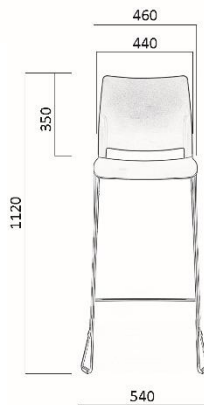

TREND 529-N