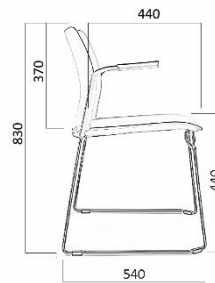

TREND 522-N/B