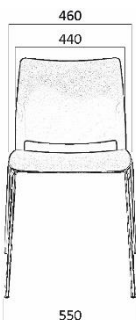

m 6 kg

TREND 535-K-N