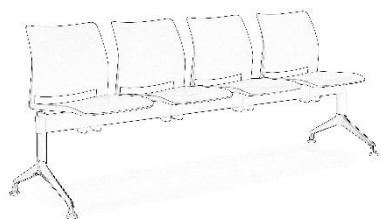

Chair width: 2060

Chair depth: 550

Backrest width: 440

Backrest height: 350

Seat width: 450/460

Depth of the sitting area: 450

Seat height: 430

m 35/36 kg

TREND 533/4

Backrest: plastic

Backrest width: 440

Seat: plastic/upholstered

Backrest height: 350

Chair height: 820

Seat width: 450/460

Chair width: 2060