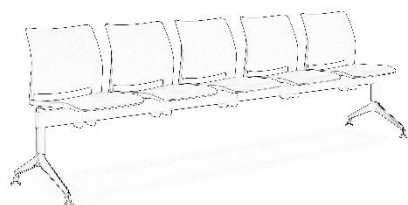

TREND 533/5

Backrest: plastic

Backrest width: 440

Seat: plast/ upholstered

Backrest height: 350

Chair height: 820

Seat width: 450/460

Chair width: 2570

Depth of the sitting area: 450

Chair depth: 550

Seat height: 430

m 45/46 kg