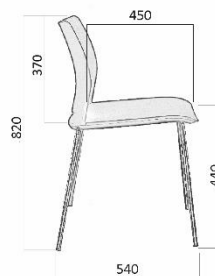

m 6 kg

TREND 532-K-N