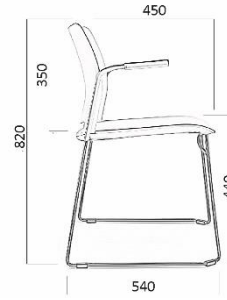

TREND 520-N/B