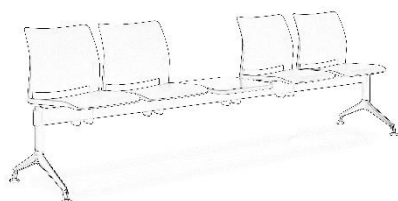

TREND 533/4T

Backrest: plastic

Backrest width: 440

Seat: plast/upholstered

Backrest height: 350

Chair height: 820

Seat width: 450/460

Chair width: 2570

Depth of the sitting area: 450

Chair depth: 550

Seat height: 430

m 44/45 kg