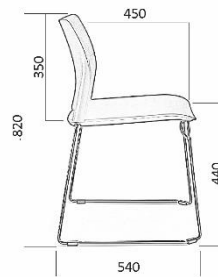

m 7 kg

TREND 521-N