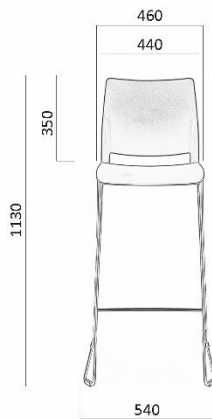

TREND 527-N