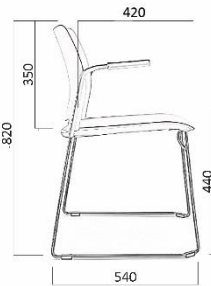

TREND 525-N/B