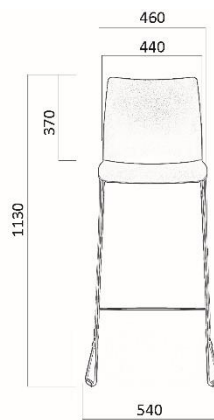

TREND 528-N