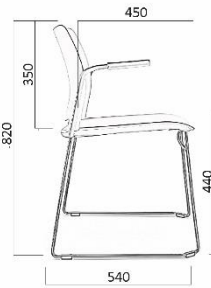

TREND 521-N/B