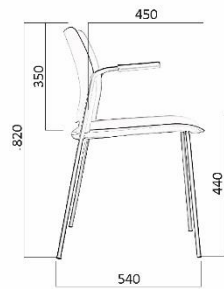

m 6 kg

m 7 kg

TREND 531-K-N/B