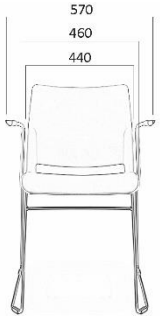

TREND 521-N/B