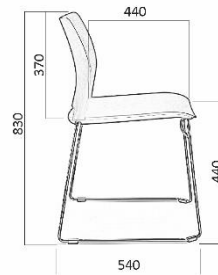

m 7 kg

TREND 522-N