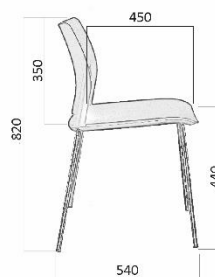

TREND 530-K-N