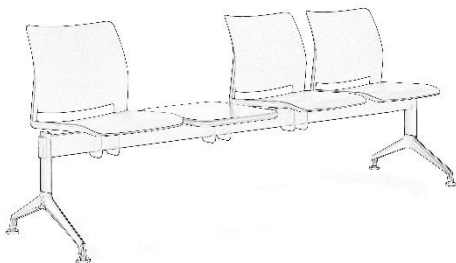

TREND 533/3

Backrest: plastic

Seat: plastic/ upholstered

Chair height: 820

Chair width: 1620

Chair depth: 550

Backrest width: 440

Backrest height: 350

Seat width: 450/460

Depth of the sitting area: 450

Seat height: 430

m 27/28 kg

TREND 533/3T

Backrest: plastic

Seat: plastic/ upholstered

Chair height: 820