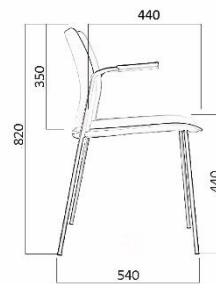

m 7 kg

TREND 532-K-N/B