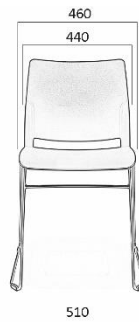

m 7 kg

TREND 525-N