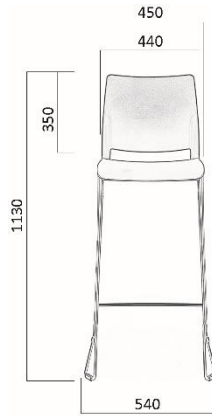

TREND 526-N