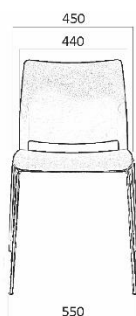

TREND 530-K-N