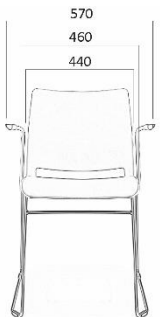

TREND 525-N/B