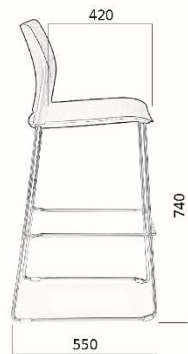

TREND

Stackable conference chairs, bar stools and benches.

Product description

Seat:	Plastic seat (black, gray, sand, white and red), foam thick 11 mm and volume weight 50 m3.
Backrest:	Plastic backrest (black, gray, sand, white and red), foam thick 11 mm and volume weight 50 m3.
Base:	Models 520, 521, 522, 525 - wire base with wire diameter of 11 mm. Chrome finish. Plastic gliders. Models 530, 531, 532, 535 - 16 mm tubular frame, 2 mm wall thickness. Chrome finish. Plastic or felt gliders. Models 526, 527, 528, 529 - 12 mm wire frame. Chrome finish. Plastic gliders. Model 533 – aluminum base, black N1 iron cross girder, all black finish
Armrests:	Tubular armrests 14 mm in diameter, wall thickness 2 mm. PP armrest.
Box volume:	chairs - 0.47 m3, packed 4 pieces bar stools - 0.54 m3, packed two pieces

TREND 526-N

m 10 kg

TREND 527-N

m 10 kg

TREND 528-N

m 10 kg

TREND 529-N

m 10 kg

TREND 533/2

Backrest: plastic

Seat: plastic/upholstered

Chair height: 820

Chair width: 1040

Chair depth: 550

Backrest width: 440

Backrest height: 350

TREND 533/5

Backrest: plastic

Backrest width: 440

Seat: plast/ upholstered

Backrest height: 350

Chair height: 820

Seat width: 450/460

Chair width: 2570