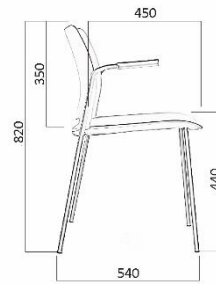

TREND 530-K-N/B