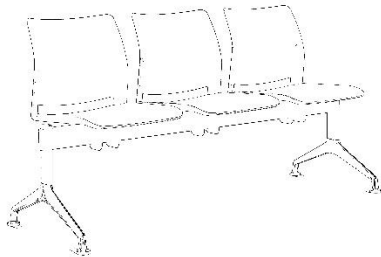

Seat width: 450/460

Depth of the sitting area: 450

Seat height: 430

m 18/19 kg

TREND 533/2T

Backrest: plastic

Seat: plastic/ upholstered

Chair height: 820

Chair width: 1620

Chair depth: 550

Backrest width: 440

Backrest height: 350

Seat width: 450/460

Depth of the sitting area: 450

Seat height: 430

m 26/27 kg

TREND 533/3

Backrest: plastic

Seat: plastic/ upholstered

Chair height: 820

Chair width: 1620

Chair depth: 550

Backrest width: 440

Backrest height: 350