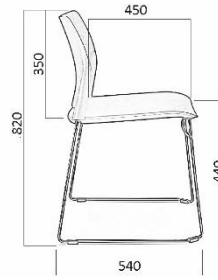

TREND 520-N