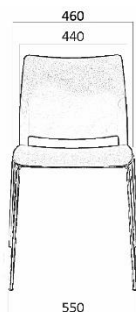

m 6 kg

TREND 531-K-N