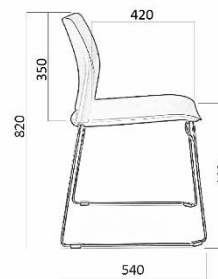

m 7 kg

TREND 525-N